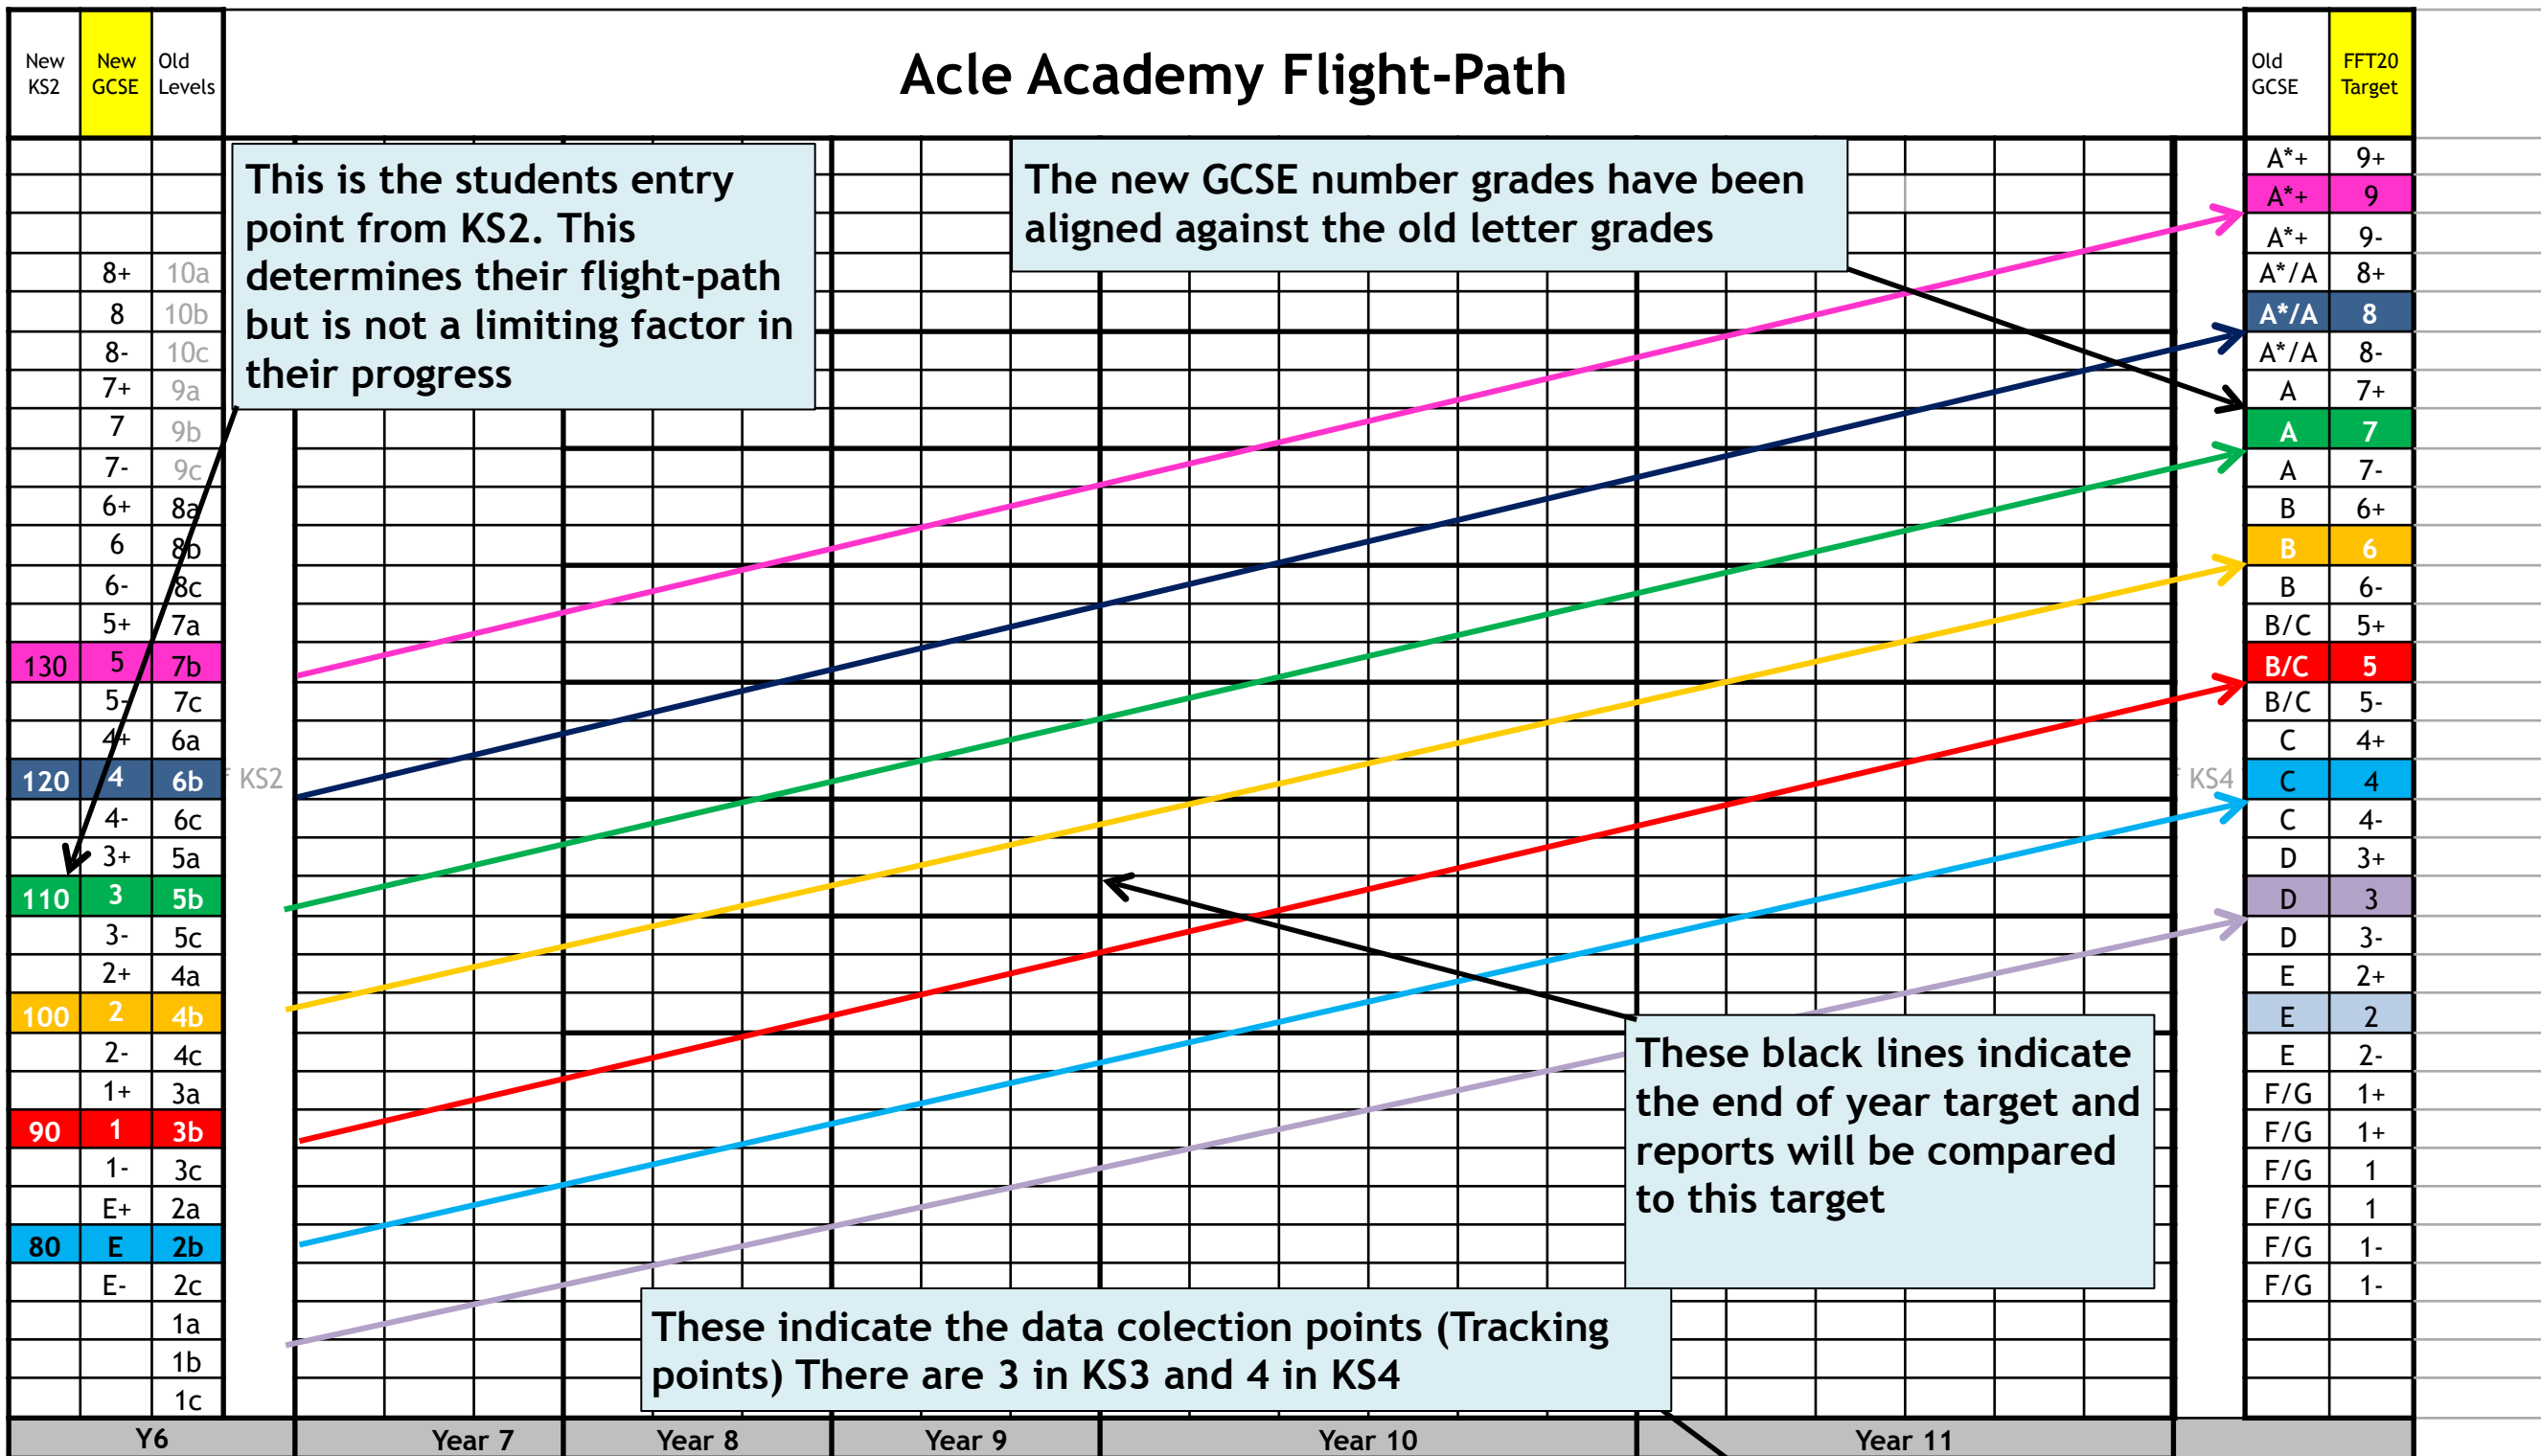

Acle Academy Flight-Path

Tracking Points				1	2	3	1	2	3	1	2	3	4	5	6	1	2	3	4	5	6	Tracking Points					